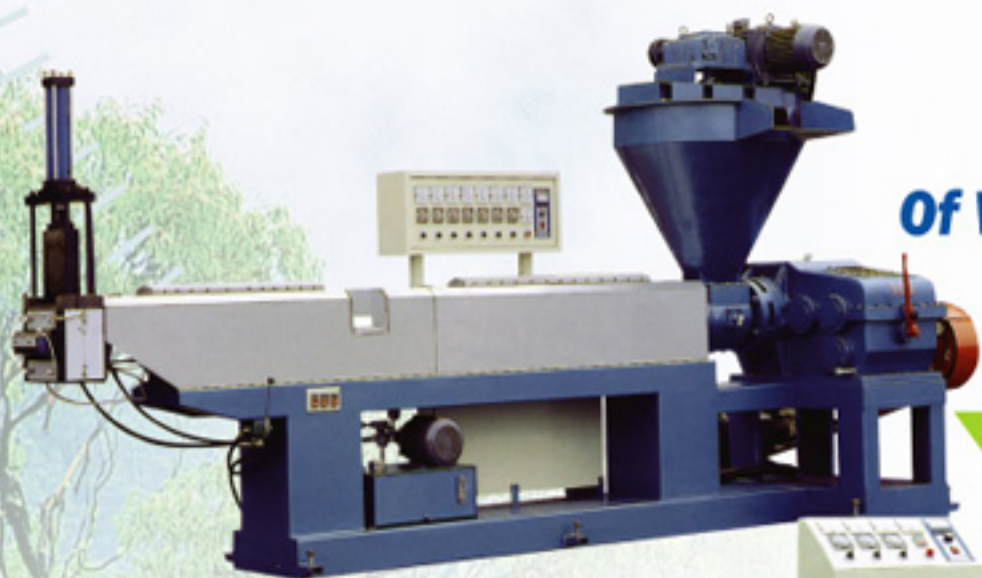

**Professional Manufacturer
Of Waste Material Processing &
Recycling Equipment**

▲ Extruder Machine

WASTE PLASTIC RECYCLING PELLETIZER

▼ Machine

▲ STRENGTH CRUSHER
GC-500/1000

▲ Heavy-Duty Crusher

▲ Crusher

▲ Heavy-Duty Grinder