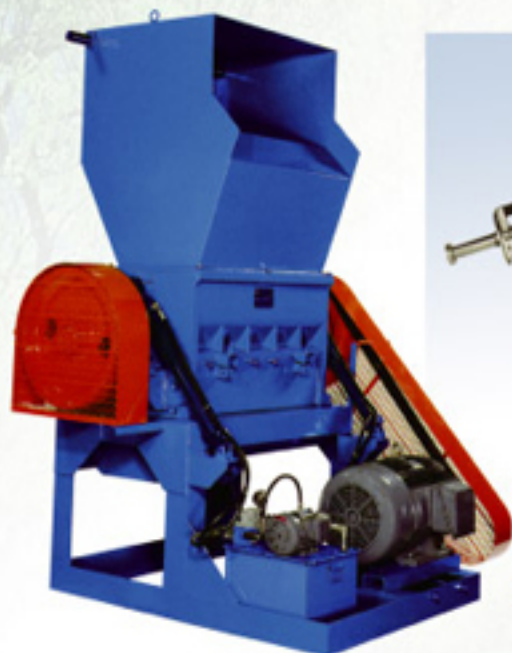

**Professional Manufacturer
Of Waste Material Processing &
Recycling Equipment**

▲ Extruder Machine

WASTE PLASTIC RECYCLING PELLETIZER

▼ Machine

▲ STRENGTH CRUSHER
GC-500/1000

▲ Heavy-Duty Crusher

▲ Crusher

▲ Heavy-Duty Grinder