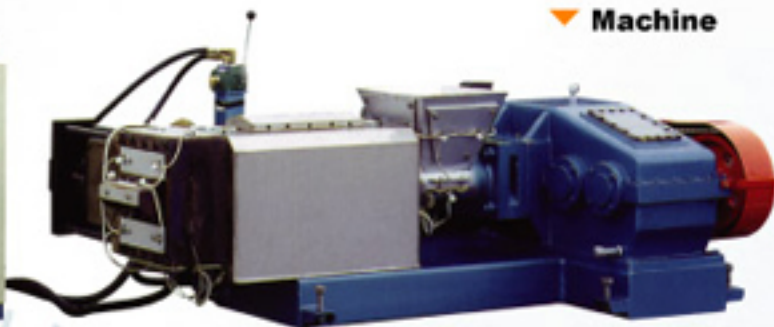

**Professional Manufacturer
Of Waste Material Processing &
Recycling Equipment**

▲ Extruder Machine

WASTE PLASTIC RECYCLING PELLETIZER

▼ Machine

▲ STRENGTH CRUSHER
GC-500/1000

▲ Heavy-Duty Crusher

▲ Crusher

▲ Heavy-Duty Grinder