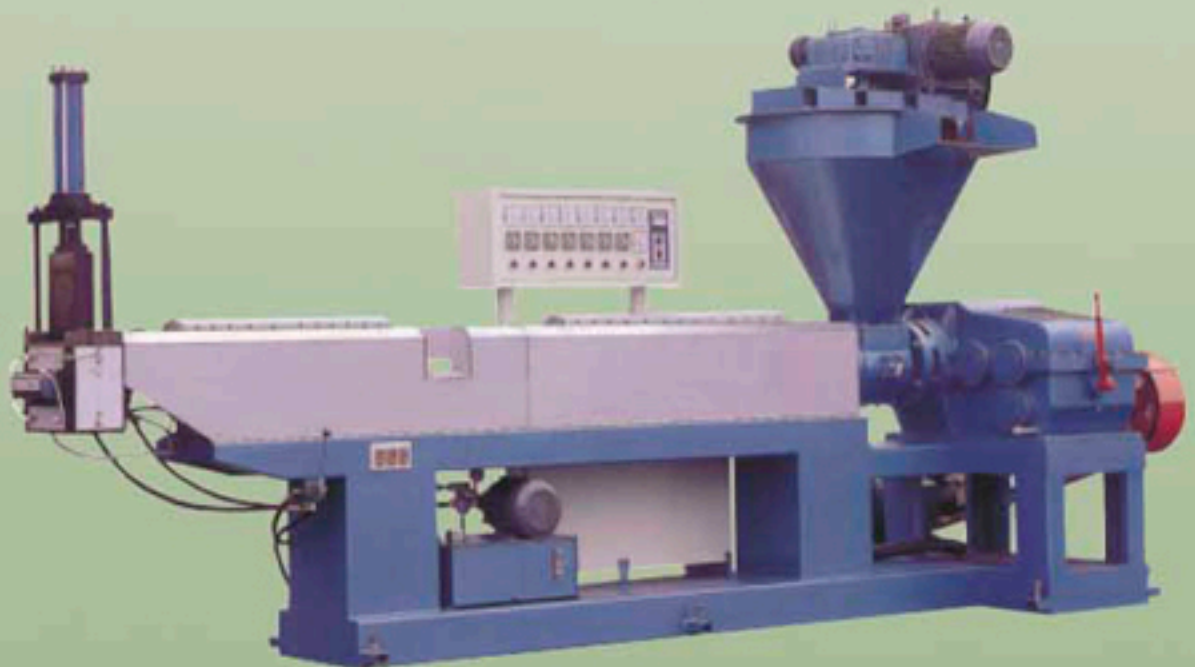

# AN AUTHORITY ON CRUSHER

#### MAIN MACHINE MODELS AND EQUIPMENT

- Equipment for recovering plastic waste material whole plant output.
- Reclaimed plastic waste material pelletizer
- Super powerful breaker
- Universal powerful crusher
- Intellective disappear noise crusher
- Silent crusher
- General economical crusher
- Machine for treating waste syringes
- Stirring and blending machine
- Knife machine
- Conveying equipment: Exhaust machine, cyclone spectator, conveying belt, screw conveying belt.
- Dirt collector
- Design and manufacture of relative machines